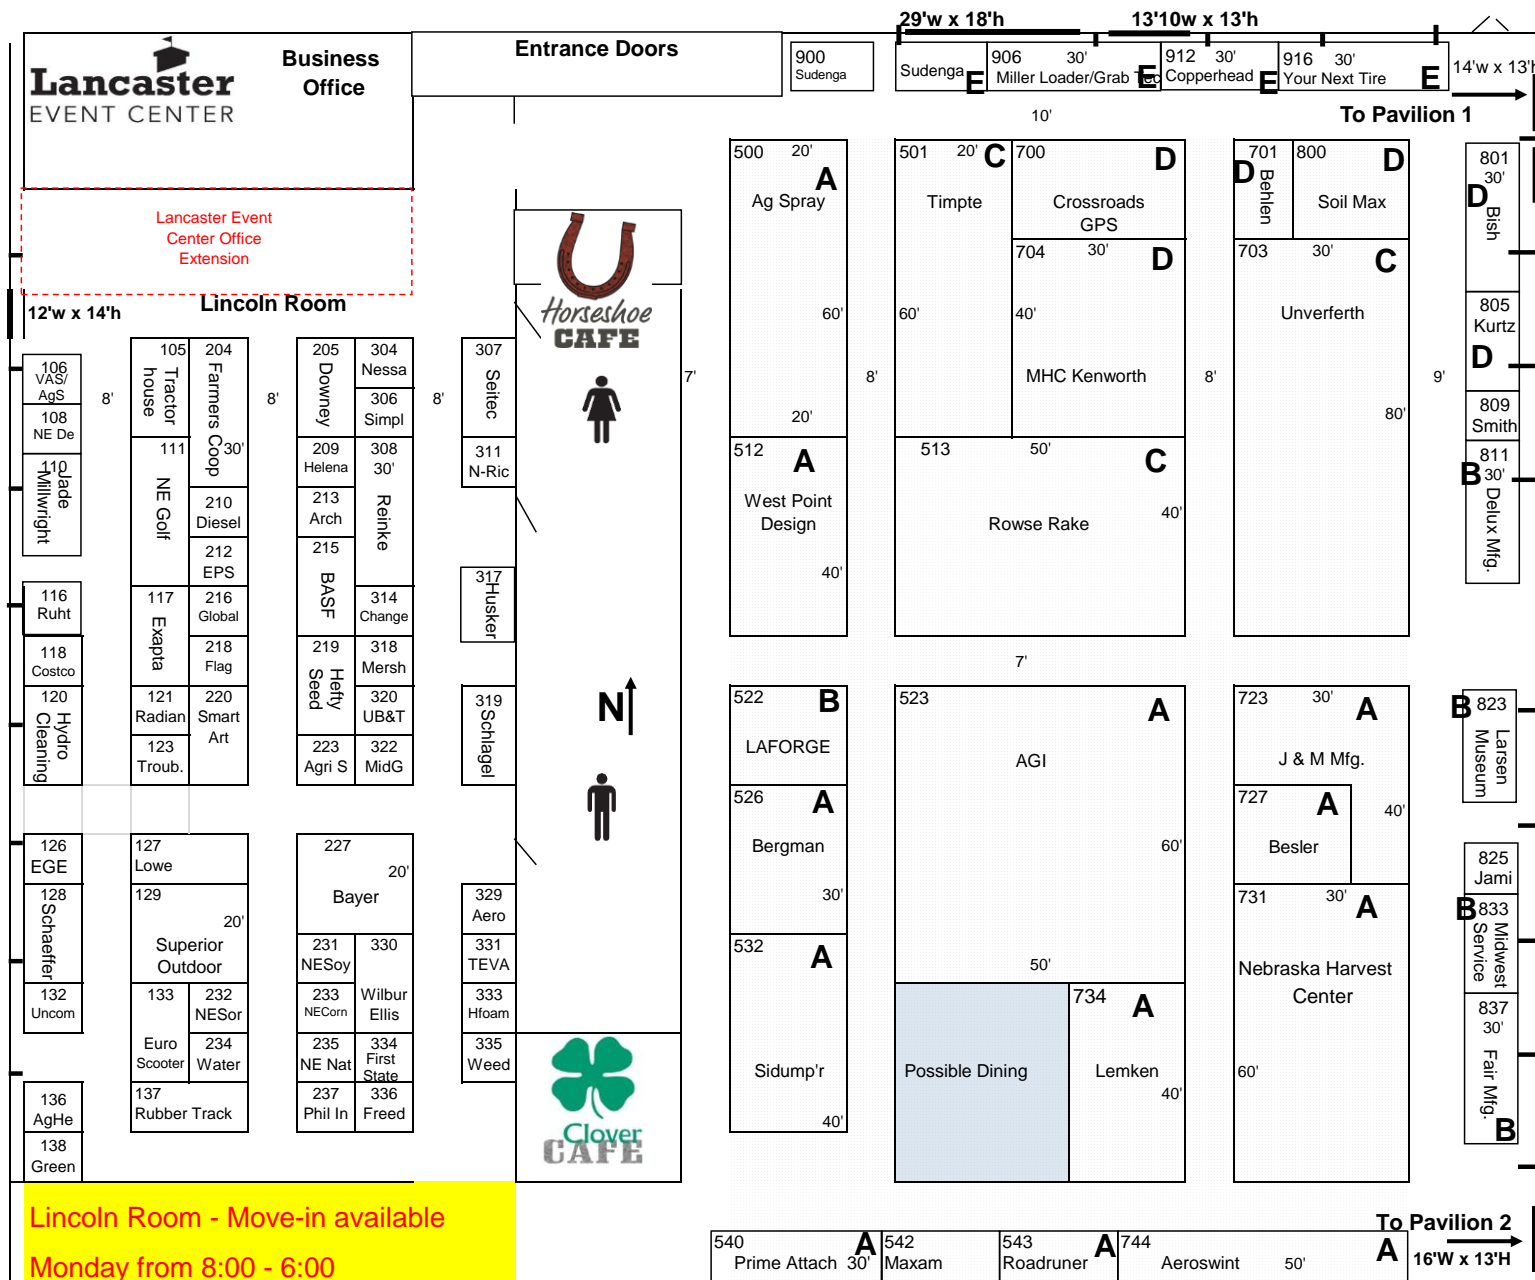

Lincoln Room & Multi-Purpose Arena

2021

LR/MPA

Multi-Purpose Arena Move-In Schedule

Sunday, December 5

A 2:00 pm - 5:00 pm

Monday, December 6

B 8:00 am - 10:00 am

C 10:00 am - 12:00 pm

D 12:00 pm - 2:00 pm

E 2:00 pm - 3:00 pm

Pressure washing:

Sun. 10:00 am - 4:00 pm

Mon. 8:00 am - 4:00 pm

NOTE: If no letter is assigned to your booth number, you may move in after 10:30 on Monday.