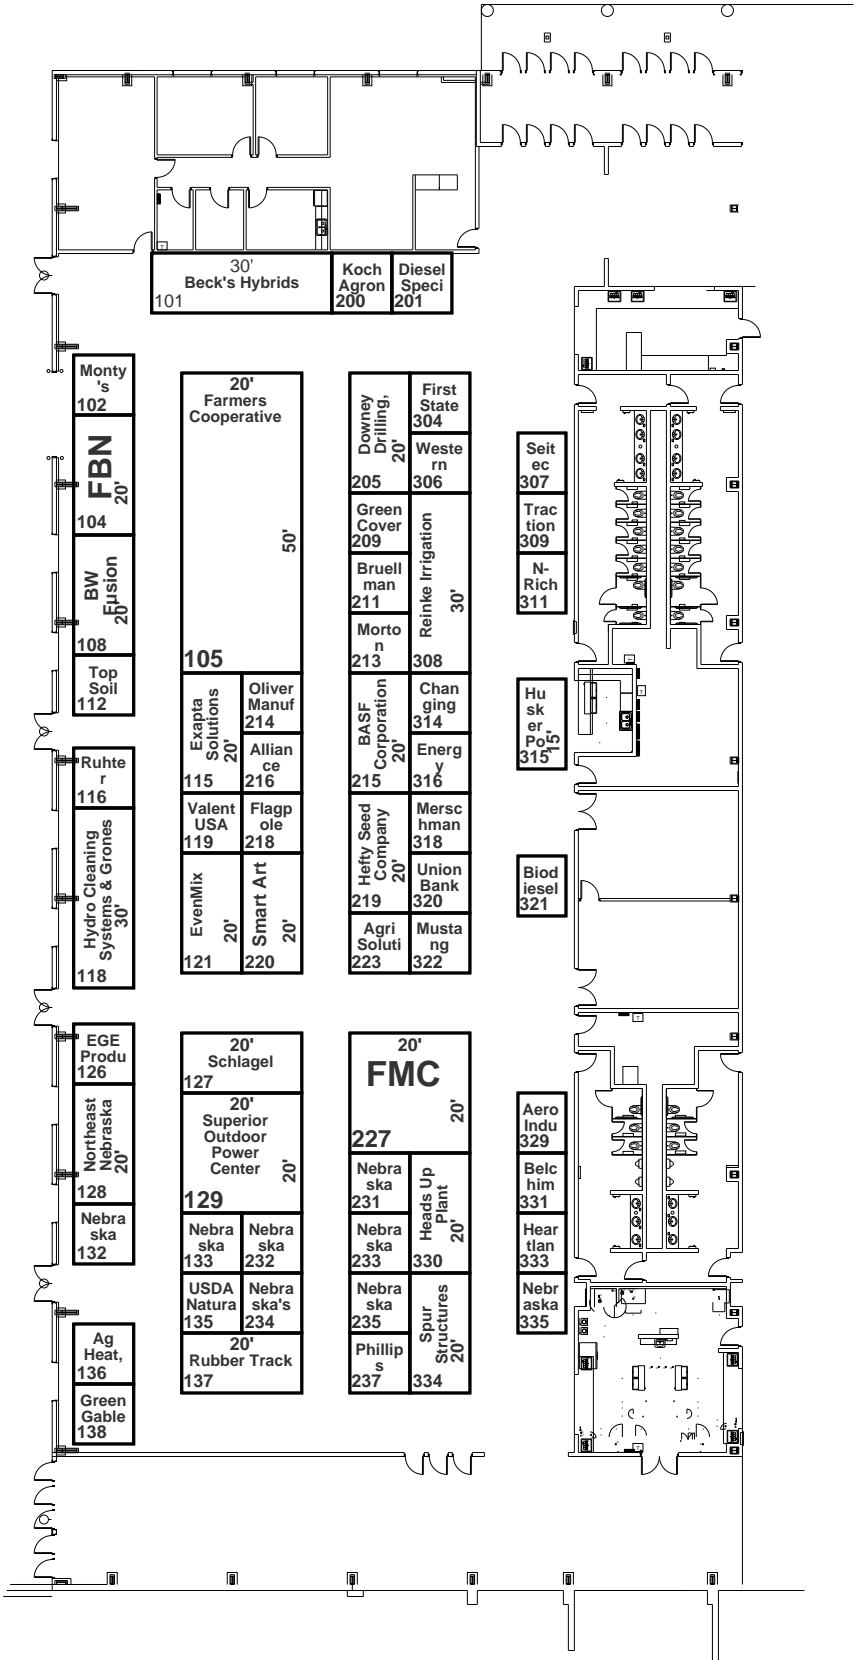

Ag Society Hall Booths 101-336

Currency Pavilion Booths 1000-1942

EquineMarket Pavilion Booths 2005-2937

FR8STAR Pavilion Booths 500-916

LivestockMarket Pavilion Booths 3000-3931

To EquineMarket Pavilion

To EquineMarket Pavilion

10'W x 12'H Doors

19'11"W x 16'H

Food Court

Innovation Hub

Career Exploration

Bomgaars/Dewalt Tools

12'W x 12'H Door

TractorHouse Pavilion Booths 4000-4940