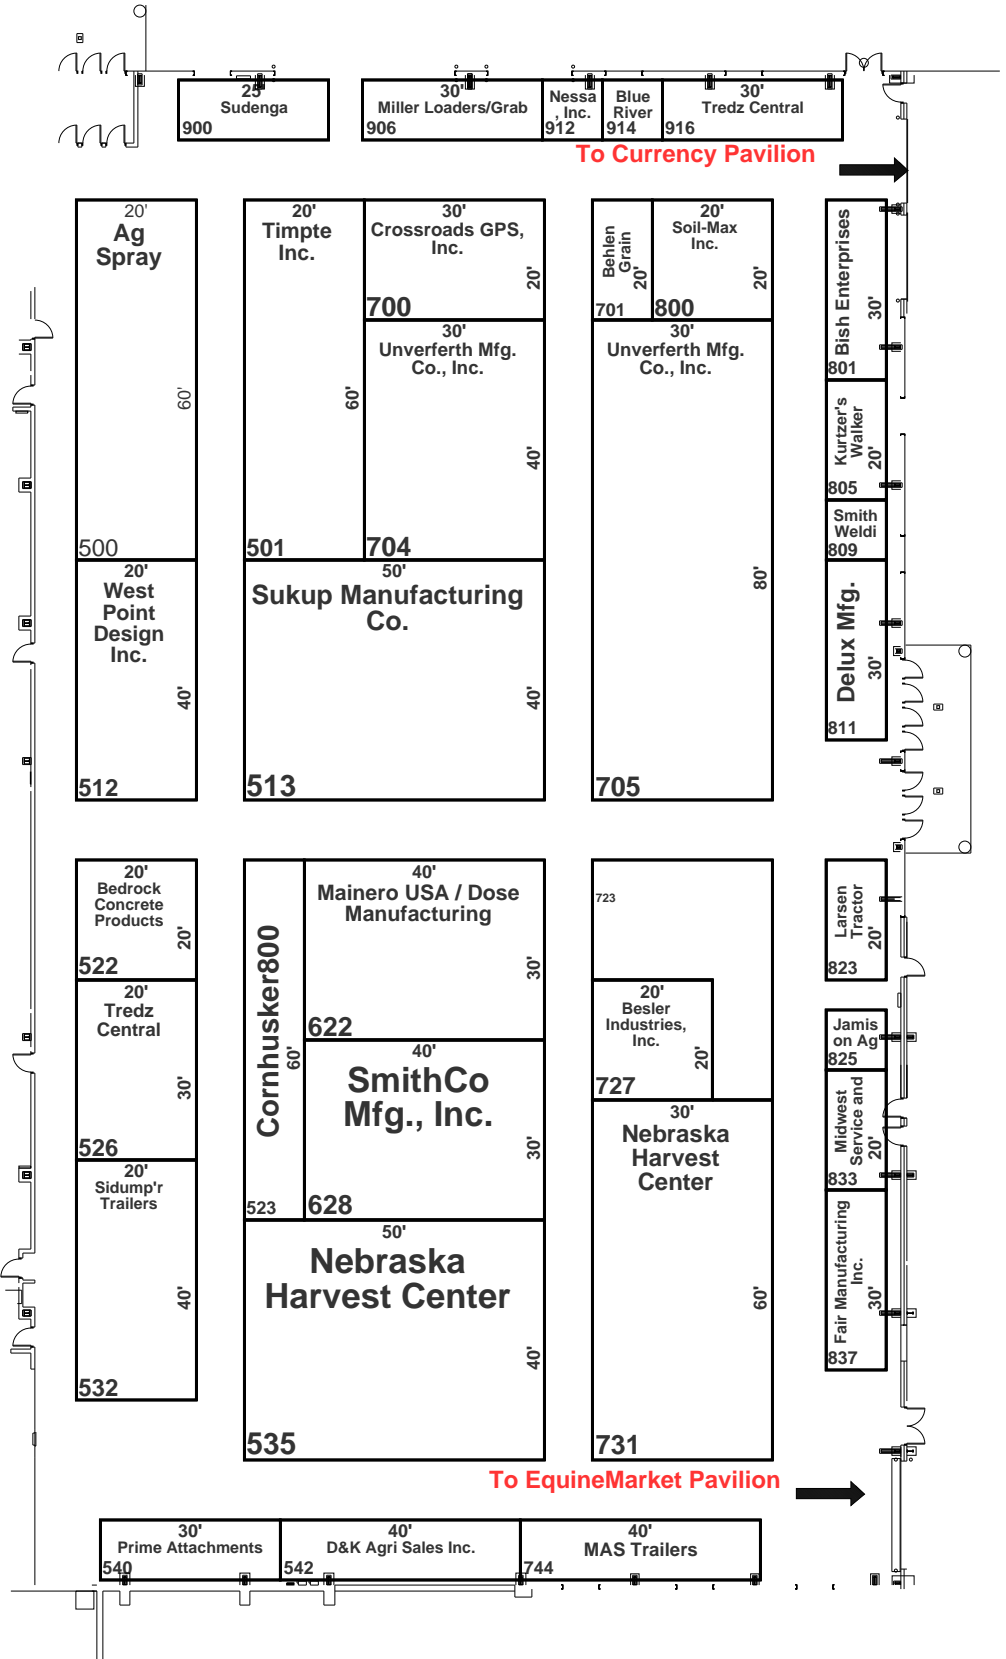

Ag Society Hall Booths 101-336

Currency Pavilion Booths 1000-1942

EquineMarket Pavilion Booths 2005-2937

FR8STAR Pavilion Booths 500-916

LivestockMarket Pavilion Booths 3000-3931

To EquineMarket Pavilion

To EquineMarket Pavilion

10'W x 12'H Doors

19'11"W x 16'H

Food Court

Innovation Hub

Career Exploration

Bomgaars/Dewalt Tools

12'W x 12'H Door

TractorHouse Pavilion Booths 4000-4940